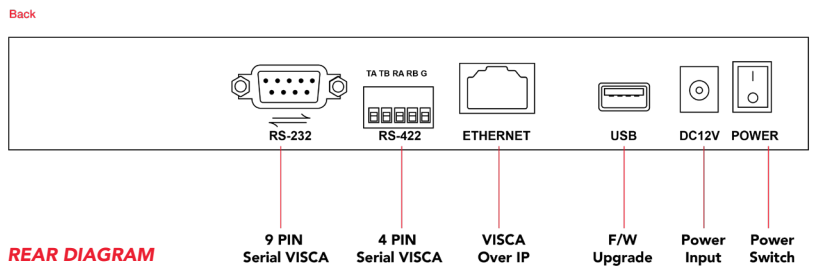

KEY FEATURES:

SPECIFICATIONS

SYNCHRONIZATION

Control Protocol	VISCA, VISCA over IP
Control Interface	RS-232 / RS-422 / RJ-45
Number of Camera Supported	7
Dimensions	12.625 x 7 x 4.25 (W x D x H)
Weight	4lbs (Net Weight)
Power	PoE / 12VDC

*Specification are subject to change without notice.

REAR DIAGRAM

At **AIDA Imaging**, innovation is key to crafting our tried and tested quality imaging solutions. We strive to raise the bar by engineering and manufacturing cutting edge cameras and converters. From concept to reality, **AIDA Imaging** meticulously creates products that are applicable to various solutions, effective for the global user.